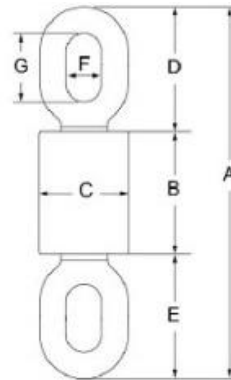

Wah Yong (M) Sdn Bhd

198201009356 (89080-D)

HARU LIFTING SWIVEL EYE & HOOK

HARU®

Item Code	WLL	A	B	C	D	E	F	G	H	N. Weight
	tons	mm	mm	mm	mm	mm	mm	mm	mm	kg
LSHEH02T	2	355	100	80	105	105	30	57	28	5.3
LSHEH03T	3	375	120	80	105	105	30	56	31	5.6
LSHEH05T	5	375	120	100	105	105	31	56	31	8.2
LSHEH07.5T	7.5	485	165	120	150	170	45	70	48	16

Wah Yong (M) Sdn Bhd

198201009356 (89080-D)

HARU LIFTING SWIVEL EYE & EYE

HARU[®]

Item Code	WLL	A	B	C	D	E	F	G	N. Weight
	tons	mm	mm	mm	mm	mm	mm	mm	kg
LSHEE02T	2	310	100	80	105	105	30	57	5
LSHEE03T	3	330	120	80	105	105	30	57	5.4
LSHEE05T	5	330	120	100	105	105	31	58	7.8
LSHEE027.5	7.5	465	165	120	150	150	46	78	15.5