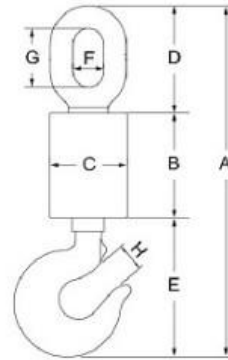

Wah Yong (M) Sdn Bhd

198201009356 (89080-D)

HARU LIFTING SWIVEL EYE & HOOK

HARU®

Item Code	WLL	A	B	C	D	E	F	G	H	N. Weight
	tons	mm	mm	mm	mm	mm	mm	mm	mm	kg
LSHEH02T	2	355	100	80	105	105	30	57	28	5.3
LSHEH03T	3	375	120	80	105	105	30	56	31	5.6
LSHEH05T	5	375	120	100	105	105	31	56	31	8.2
LSHEH07.5T	7.5	485	165	120	150	170	45	70	48	16

Wah Yong (M) Sdn Bhd

198201009356 (89080-D)

HARU LIFTING SWIVEL EYE & EYE

HARU[®]

Item Code	WLL	A	B	C	D	E	F	G	N. Weight
	tons	mm	mm	mm	mm	mm	mm	mm	kg
LSHEE02T	2	310	100	80	105	105	30	57	5
LSHEE03T	3	330	120	80	105	105	30	57	5.4
LSHEE05T	5	330	120	100	105	105	31	58	7.8
LSHEE027.5	7.5	465	165	120	150	150	46	78	15.5